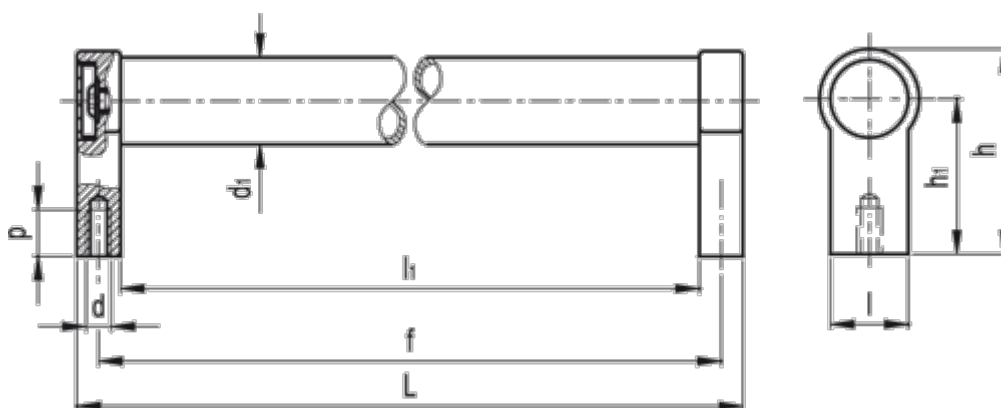

Data Sheet

Article number: 20568280300

Description: E+G Tubular handle GN333.1-28-300-A-SW
A Mounting from back

Measures

d = M8

d1 = 28

f = 300

h = 66

h1 = 50

L = 314

l1 = 286

p = 14